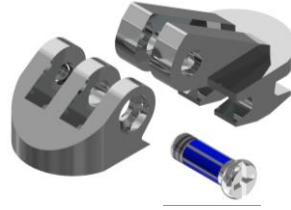

Features

- Nickel silver hinges – front part nickel plated
- Main application in **combination frames**
- Smooth movement with Space Screws

Catalogue 2023 I 2024 - Subject to change without prior notice – all measurements in mm

42-04300 / 33-04300	soldering/insertion/injection
<b>Matching parts</b>	
Screws	
99-05324.600 99-02324.600	

42-04301 / 33-04301	soldering/insertion/injection
<b>Matching parts</b>	
Screws	
99-05325.600 99-02325.600	

42-04302 / 33-04302	soldering/insertion/injection
<b>Matching parts</b>	
Screws	
99-05327.600 99-02327.600	

42-04303 / 33-04303 with stop function at 80°	soldering/insertion/injection
<b>Matching parts</b>	
Screws	
99-05332.600 99-02332.600	