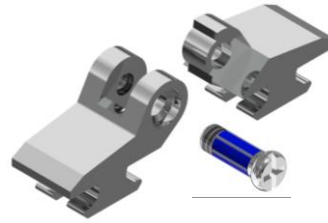

Features

- Nickel silver hinges – nickel plated
- Main application in **acetate frames**
- Smooth movement with Space Screws

Catalogue 2023 I 2024 - Subject to change without prior notice – all measurements in mm

33-04305 / 33-04304	insertion
Matching parts	
Screws	
99-05324.600 99-02324.600	

33-04307 / 33-04306 with stop function at 80°	insertion
Matching parts	
Screws	
99-05325.600 99-02325.600	

33-04309 / 33-04308 with stop function at 90°	insertion
Matching parts	
Screws	
99-05327.600 99-02327.600	

33-05142 / 33-05143 with stop function at 90°	insertion
Matching parts	
Screws	
99-05332.600 99-02332.600	