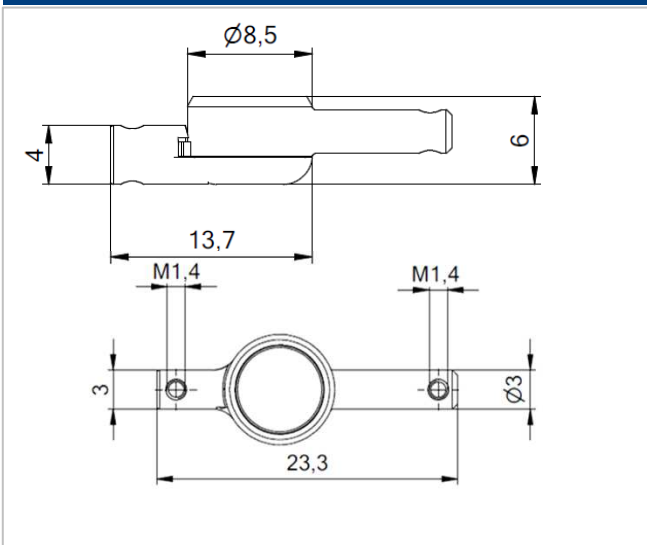

INJECTION & 3D PRINTED FRAMES → NON FLEX

Welcome to the magnetic hinge world!

- Hinge powered by a magnetic mechanism
- Powerful magnet with permanent magnetic force
- Magnet protected from external interference
- Sealed construction → Reduction of magnetic radiations
- Screwless and maintenance-free design
- 2 sizes available: 8.5 mm & 11 mm diameter
- Two secure positions with a distinctive CLICK

66-00005.290.01 | 02 - SIZE S - Ø 8.5 mm

66-00003.290.01 | 02 -Size XL – Ø 11 mm

Two defined positions producing a CLICK sound!