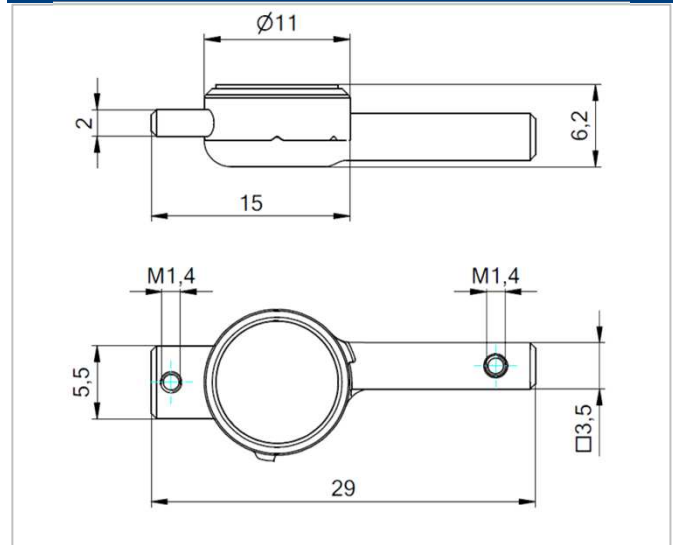

INJECTION & 3D PRINTED FRAMES → NON FLEX

Welcome to the magnetic hinge world!

- Hinge powered by a magnetic mechanism
- Powerful magnet with permanent magnetic force
- Magnet protected from external interference
- Sealed construction → Reduction of magnetic radiations
- Screwless and maintenance-free design
- 2 sizes available: 8.5 mm & 11 mm diameter
- Two secure positions with a distinctive CLICK

66-00005.290.01 | 02 - SIZE S - Ø 8.5 mm

66-00003.290.01 | 02 -Size XL – Ø 11 mm

Two defined positions producing a CLICK sound!