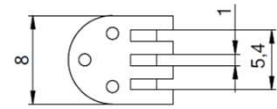

Rivet hinges

WITH SPACE SCREWS

51-05082 - 8.0 mm

0°/6° inclination

Matching parts

51-05083	33-04233	33-05147
0°/6° inclination		0°/6° inclination

Wire: 18-01040 - 8.0 mm