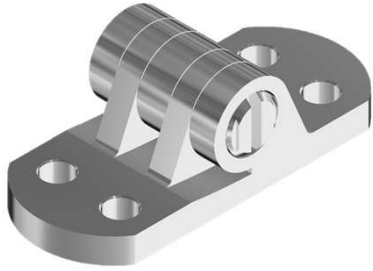

51-05000	51-05024	33-04555	33-04566
	<p>0°/6° inclination</p>	<p>0°/6° inclination</p>	<p>0°/6° inclination</p>

Wire: 18-01035 - 5.0 mm / 18-01040 - 8.0 mm

Screws: 99-02379.600

Space Screws

Rivet hinges

WITH SPACE SCREWS

51-09030 - 5.0 mm

Matching parts

51-09030	51-05019	33-04554	33-04562	33-04561
	<p>0°/6° inclination</p>	<p>0°/6° inclination</p>		

Wire: 18-01035 - 5.0 mm / 18-01040 - 8.0 mm

Screws: 99-05334.600

99-02334.600

Space Screws

Rivet hinges

WITH SPACE SCREWS

51-05011 - 5.0 mm

Matching parts

Wire: 18-01035 - 5.0 mm / 18-01040 - 8.0 mm

Screws: 99-05334.600

99-02334.600

Space Screws

Rivet hinges

WITH SPACE SCREWS

51-05082 - 8.0 mm

0°/6° inclination

Matching parts

51-05083	33-04233	33-05147
<p>0°/6° inclination</p>		<p>0°/6° inclination</p>

Wire: 18-01040 - 8.0 mm