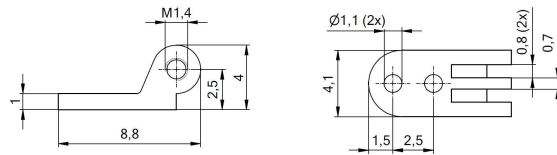

Rivet hinges

WITH SPACE SCREWS

51-05000 - 4.1 mm

0°/6° inclination

Matching parts

51-05000	51-05024	33-04555	33-04566
	0°/6° inclination	0°/6° inclination	0°/6° inclination

Wire: 18-01035 - 5.0 mm / 18-01040 - 8.0 mm

Screws: 99-02379.600

Space Screws