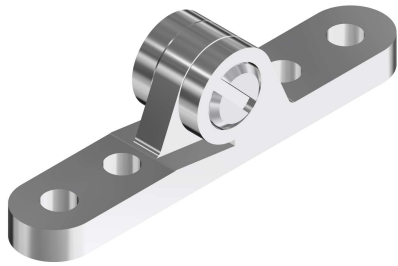

ACETATE & COMBINATION FRAMES → RIVET HINGES

Rivet hinges

WITH SPACE SCREWS

Classic style - modern motion

Rivet hinges

WITH SPACE SCREWS

- Made from nickel silver – nickel plated
- 3-barrel / 5-barrel / 7-barrel construction
- Smooth & safe movement with Space Screws

Wires:

- 18-01034 - 3.5 mm
- 18-01035 - 5.0 mm
- 18-01040 - 8.0 mm

Rivets:

- 11-20246 - 3 mm
- 11-20245 - 4.2 mm
- 11-20251 - 5.4 mm
- 11-20318 - 5.8 mm
- 11-20247 - 8 mm
- 11-20261 - 10 mm
- 11-20260 - double rivets

Rivet hinges

WITH SPACE SCREWS

51-05009.903.01/02 - 2.6 mm

Matching parts

51-05009	51-05007	33-04553
<p>0°/6° inclination</p>	<p>0°/6° inclination</p>	<p>0°/6° inclination</p>

Wire: 18-01034 - 3.5 mm / 18-01035 - 5.0 mm / 18-01040 - 8.0 mm

Screws: 99-05310.600 

99-02310.600 

Space Screws

Rivet hinges

WITH SPACE SCREWS

51-05000 - 4.1 mm

0°/6° inclination

Matching parts