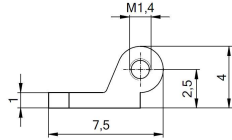

Rivet hinges

WITH SPACE SCREWS

51-05011 - 5.0 mm

Matching parts

Wire: 18-01035 - 5.0 mm / 18-01040 - 8.0 mm