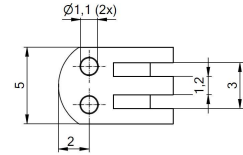

Rivet hinges

WITH SPACE SCREWS

51-05011 - 5.0 mm

Matching parts

Wire: 18-01035 - 5.0 mm / 18-01040 - 8.0 mm