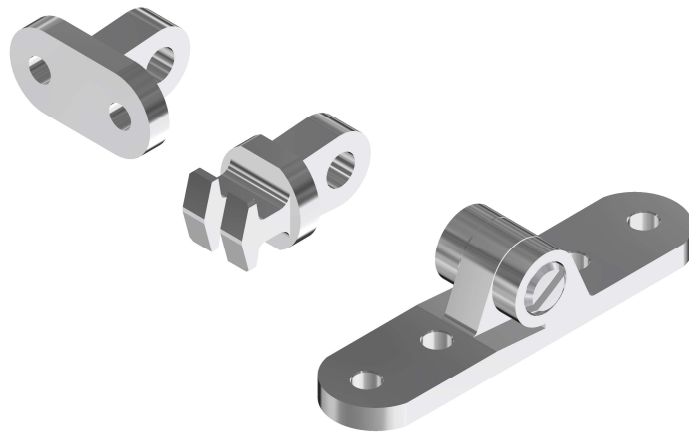

ACETATE & COMBINATION FRAMES → RIVET HINGES

Rivet hinges

WITH SPACE SCREWS

Classic style - modern motion

Rivet hinges

WITH SPACE SCREWS

- Made from nickel silver – nickel plated
- 3-barrel / 5-barrel / 7-barrel construction
- Smooth & safe movement with Space Screws

Wires:

- 18-01034 - 3.5 mm
- 18-01035 - 5.0 mm
- 18-01040 - 8.0 mm

Rivets:

- 11-20246 - 3 mm
- 11-20245 - 4.2 mm
- 11-20251 - 5.4 mm
- 11-20318 - 5.8 mm
- 11-20247 - 8 mm
- 11-20261 - 10 mm
- 11-20260 - double rivets

Rivet hinges

WITH SPACE SCREWS

51-05009.903.01/02 - 2.6 mm

Matching parts

51-05009	51-05007	33-04553
<p>0°/6° inclination</p>	<p>0°/6° inclination</p>	<p>0°/6° inclination</p>

Wire: 18-01034 - 3.5 mm / 18-01035 - 5.0 mm / 18-01040 - 8.0 mm

51-09030 - 5.0 mm

Matching parts

51-09030	51-05019	33-04554	33-04562	33-04561
	<p>0°/6° inclination</p>	<p>0°/6° inclination</p>		

Wire: 18-01035 - 5.0 mm / 18-01040 - 8.0 mm

Screws: 99-05334.600

99-02334.600