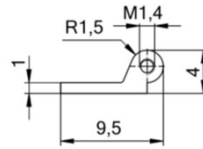

Rivet hinges

WITH SPACE SCREWS

51-05082 - 8.0 mm

0°/6° inclination

Matching parts

51-05083	33-04233	33-05147
0°/6° inclination		0°/6° inclination

Wire: 18-01040 - 8.0 mm