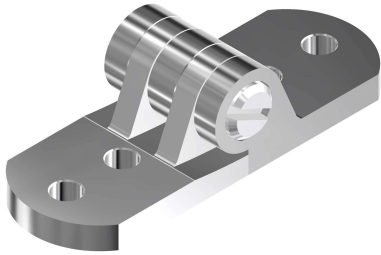

ACETATE & COMBINATION FRAMES → RIVET HINGES

Rivet hinges

WITH SPACE SCREWS

Classic style - modern motion

Rivet hinges

WITH SPACE SCREWS

- Made from nickel silver – nickel plated
- 3-barrel / 5-barrel / 7-barrel construction
- Smooth & safe movement with Space Screws

Rivet hinges

WITH SPACE SCREWS

51-05009.903.01/02 - 2.6 mm

Matching parts

51-05009	51-05007	33-04553
<p>0°/6° inclination</p>	<p>0°/6° inclination</p>	<p>0°/6° inclination</p>

Wire: 18-01034 - 3.5 mm / 18-01035 - 5.0 mm / 18-01040 - 8.0 mm

51-05000	51-05024	33-04555	33-04566
	<p>0°/6° inclination</p>	<p>0°/6° inclination</p>	<p>0°/6° inclination</p>

Wire: 18-01035 - 5.0 mm / 18-01040 - 8.0 mm

Screws: 99-02379.600

Space Screws

Rivet hinges

WITH SPACE SCREWS

51-09030 - 5.0 mm

Matching parts

51-09030	51-05019	33-04554	33-04562	33-04561
	<p>0°/6° inclination</p>	<p>0°/6° inclination</p>		

Wire: 18-01035 - 5.0 mm / 18-01040 - 8.0 mm

Screws: 99-05334.600

99-02334.600