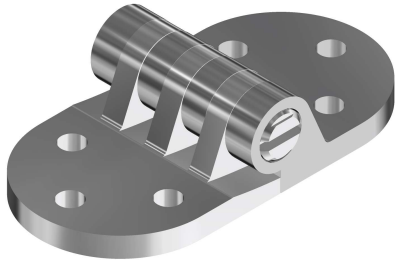

ACETATE & COMBINATION FRAMES → RIVET HINGES

Rivet hinges

WITH SPACE SCREWS

Classic style - modern motion

Rivet hinges

WITH SPACE SCREWS

- Made from nickel silver – nickel plated
- 3-barrel / 5-barrel / 7-barrel construction
- Smooth & safe movement with Space Screws

51-09030 - 5.0 mm

Matching parts

51-09030	51-05019	33-04554	33-04562	33-04561
	<p>0°/6° inclination</p>	<p>0°/6° inclination</p>		

Wire: 18-01035 - 5.0 mm / 18-01040 - 8.0 mm

Screws: 99-05334.600

99-02334.600

Space Screws

Rivet hinges

WITH SPACE SCREWS

51-05011 - 5.0 mm

Matching parts

Wire: 18-01035 - 5.0 mm / 18-01040 - 8.0 mm

Screws: 99-05334.600

99-02334.600

Space Screws

Rivet hinges

WITH SPACE SCREWS

51-05082 - 8.0 mm

0°/6° inclination

Matching parts

51-05083	33-04233	33-05147
<p>0°/6° inclination</p>		<p>0°/6° inclination</p>

Wire: 18-01040 - 8.0 mm