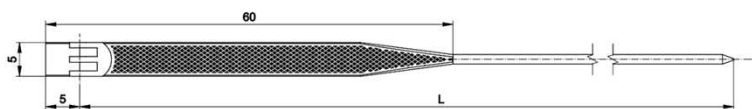

W-Design
51-05107.903.00

S-Design
51-05108.903.00

C-Design
51-05109.903.00

Optional matching hinges on wire

Rivet hinges 51-05113
WITH SPACE SCREWS

Finny 70-07765
HINGES ON WIRE

Rug 70-07794
HINGES ON WIRE

Velvet 70-07765
HINGES ON WIRE

Screws
 99-05334.600
 99-02334.600

Space

Rivets
 11-20247 - 8.0 mm
 11-20260 - double rivet
 11-20251 - 5.4 mm
 11-20245 - 4.2 mm
 11-20246 - 3.0 mm