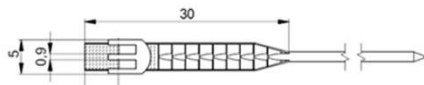

W-Design
51-05107.903.00

S-Design
51-05108.903.00

C-Design
51-05109.903.00

Optional matching hinges on wire

Rivet hinges 51-05113
WITH SPACE SCREWS

Finny 70-07765
HINGES ON WIRE

Rug 70-07794
HINGES ON WIRE

Velvet 70-07765
HINGES ON WIRE