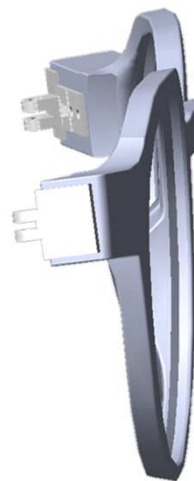

ACETATE & COMBINATION FRAMES → RIVET HINGES

StiloHinge

WITH SPACE SCREWS

Where innovation shapes style

StiloHinge

WITH SPACE SCREWS

- Design rivet front hinge
- Made in nickel silver - nickel plated
- Distinctive design shape integrated on transition to the front part
- Combinations possible with riveting temple hinges or hinges on wire
- Perfect articulation with Space Screws

W-Design
51-05107.903.00

S-Design
51-05108.903.00

C-Design
51-05109.903.00

Optional matching hinges on wire

Rivet hinges 51-05113
WITH SPACE SCREWS

Finny 70-07765
HINGES ON WIRE

Rug 70-07794
HINGES ON WIRE

Velvet 70-07765
HINGES ON WIRE

Screws
 99-05334.600
 99-02334.600

Space

Rivets
 11-20247 - 8.0 mm
 11-20260 - double rivet
 11-20251 - 5.4 mm
 11-20245 - 4.2 mm
 11-20246 - 3.0 mm