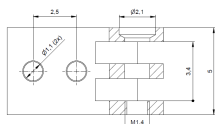

W-Design
51-05107.903.00

S-Design
51-05108.903.00

C-Design
51-05109.903.00

Optional matching hinges on wire

Rivet hinges 51-05113
WITH SPACE SCREWS

Finny 70-07765
HINGES ON WIRE

Rug 70-07794
HINGES ON WIRE

Velvet 70-07765
HINGES ON WIRE

Screws
 99-05334.600
 99-02334.600

Space

Rivets
 11-20247 - 8.0 mm
 11-20260 - double rivet
 11-20251 - 5.4 mm
 11-20245 - 4.2 mm
 11-20246 - 3.0 mm