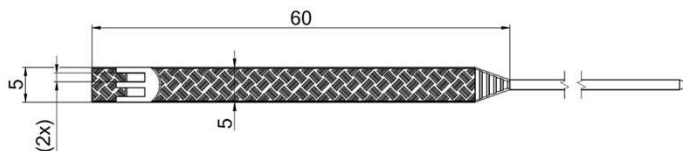

W-Design
51-05107.903.00

S-Design
51-05108.903.00

C-Design
51-05109.903.00

Optional matching hinges on wire

Rivet hinges 51-05113
WITH SPACE SCREWS

Finny 70-07765
HINGES ON WIRE

Rug 70-07794
HINGES ON WIRE

Velvet 70-07765
HINGES ON WIRE

Screws
 99-05334.600
 99-02334.600

Space

Rivets
 11-20247 - 8.0 mm
 11-20260 - double rivet
 11-20251 - 5.4 mm
 11-20245 - 4.2 mm
 11-20246 - 3.0 mm