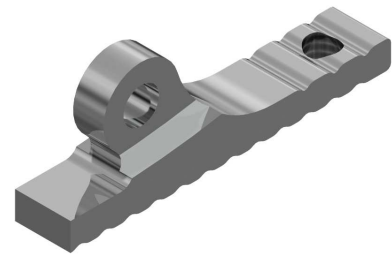

# Mariposa

WITH SPACE SCREWS

SPECIAL HINGES

# Mariposa

WITH SPACE SCREWS

70-02112 + 33-02112

- Nickel silver hinge – nickel plated
- Main application in 3D printed frames
- Smooth movement
- Easy assembly with with screws to the front and temple
- Smooth movement with Space Screws

## Matching parts

Front hinges for plastic frames 90°	Fixation screws to front	Fixation screws with temple	Hinge screws
33-02112	99-01814	99-01803	99-05324.600 99-02324.600