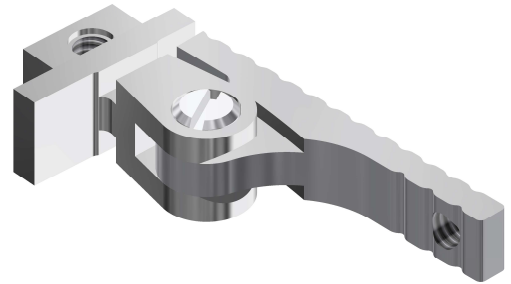

# Mariposa

WITH SPACE SCREWS

SPECIAL HINGES

# Mariposa

WITH SPACE SCREWS

70-02112 + 33-02112

- Nickel silver hinge – nickel plated
- Main application in 3D printed frames
- Smooth movement
- Easy assembly with with screws to the front and temple
- Smooth movement with Space Screws

## Matching parts

Front hinges for plastic frames 90°	Fixation screws to front	Fixation screws with temple	Hinge screws
33-02112	99-01814	99-01803	99-05324.600 99-02324.600