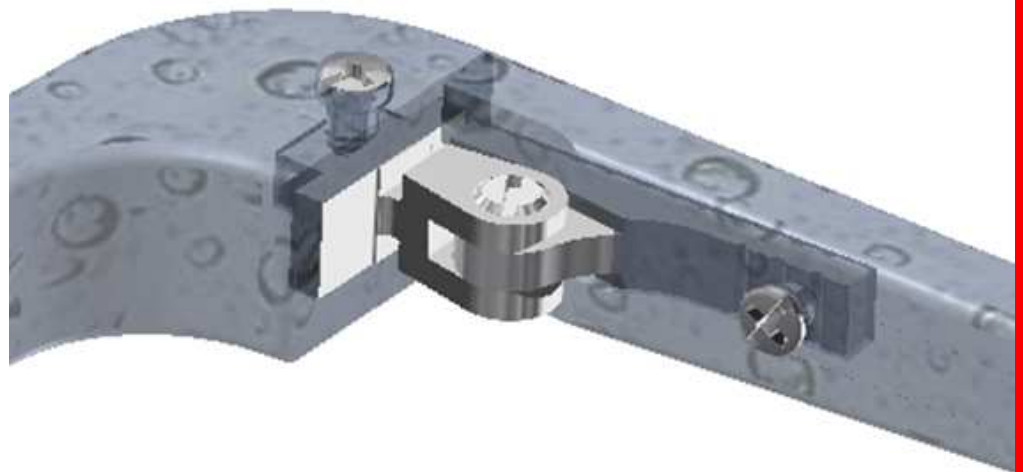

# Mariposa

WITH SPACE SCREWS

SPECIAL HINGES

# Mariposa

WITH SPACE SCREWS

70-02112 + 33-02112

- Nickel silver hinge – nickel plated
- Main application in 3D printed frames
- Smooth movement
- Easy assembly with with screws to the front and temple
- Smooth movement with Space Screws