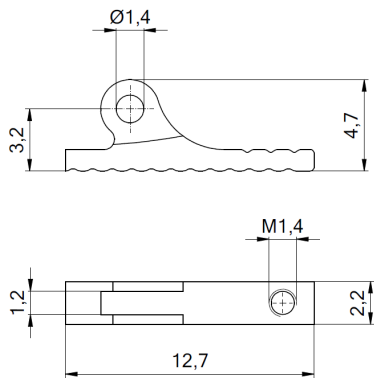

# Mariposa

WITH SPACE SCREWS

70-02112 + 33-02112

- Nickel silver hinge – nickel plated
- Main application in 3D printed frames
- Smooth movement
- Easy assembly with with screws to the front and temple
- Smooth movement with Space Screws