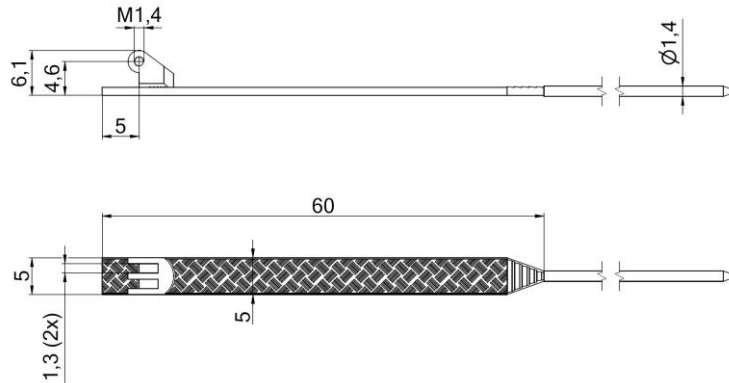

Features

- Wide regular hinge on wire in nickel silver – nickel plated
- To be inserted in **acetate temples**
- Minimum width with plastic 7.0 mm
- Perfect articulation with Space Screws or ISH technology

70-07794

insertion

Available separately

42-02465

Matching parts

| Safety hinges<br>for plastic frames 90° | Front hinges<br>for plastic frames 90° | Rivet hinges/<br>Rivets  | Screws  |
|---|--|--|---|
| <p>ISH²</p>                             |  |  | <p>Space</p>  |
| 33-04214                                | 33-04217<br>33-04232                   | 51-05028<br>11-20247 - 8.0 mm<br>11-20251 - 5.4 mm<br>11-20245 - 4.2 mm<br>11-20246 - 3.0 mm | 99-05334.600<br>99-02334.600<br>99-47140 (for 33-04214) |