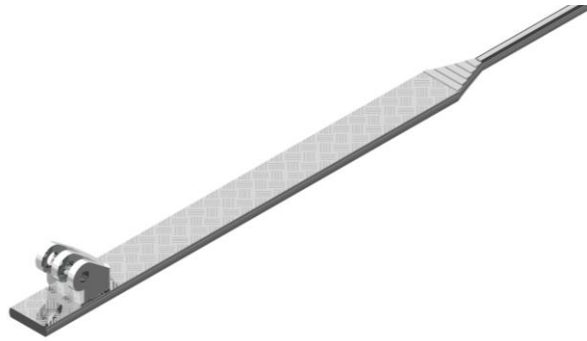

Features

- Wide regular hinge on wire in nickel silver – nickel plated
- To be inserted in **acetate temples**
- Minimum width with plastic 7.0 mm
- Perfect articulation with Space Screws or ISH technology

70-07794

insertion

Available separately

42-02465

Matching parts

| Safety hinges<br>for plastic frames 90° | Front hinges<br>for plastic frames 90° | Rivet hinges/<br>Rivets  | Screws  |
|---|--|--|---|
| <p>ISH²</p>                             |  |  | <p>Space</p>  |
| 33-04214                                | 33-04217<br>33-04232                   | 51-05028<br>11-20247 - 8.0 mm<br>11-20251 - 5.4 mm<br>11-20245 - 4.2 mm<br>11-20246 - 3.0 mm | 99-05334.600<br>99-02334.600<br>99-47140 (for 33-04214) |