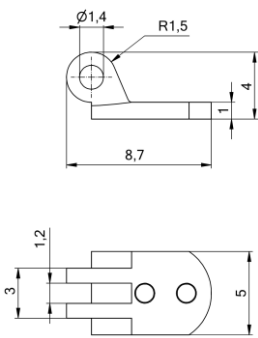

Features

- Nickel silver riveting hinges – nickel plated
- Main application in **plastic temples**
- Smooth movement with Space Screws

51-09030.903.01/02

riveting

51-09030.903.03

51-05019

33-04554

33-04561

Matching parts

Screws

Rivets

99-05334.600
99-02334.600

11-20247 - 8.0 mm
11-20251 - 5.4 mm
11-20245 - 4.2 mm
11-20246 - 3.0 mm

11-20260 - double rivet