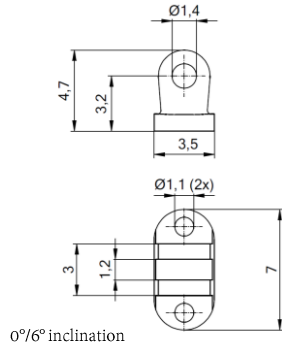

Features

- Nickel silver riveting hinges – nickel plated
- Main application in **plastic temples**
- Smooth movement with Space Screws

51-09030.903.01/02

riveting

51-09030.903.03

51-05019

33-04554

33-04561

Matching parts

Screws

Rivets

99-05334.600
99-02334.600

11-20247 - 8.0 mm
11-20251 - 5.4 mm
11-20245 - 4.2 mm
11-20246 - 3.0 mm

11-20260 - double rivet