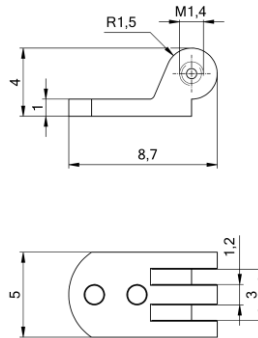

Features

- Nickel silver riveting hinges – nickel plated
- Main application in **plastic temples**
- Smooth movement with Space Screws

51-09030.903.01/02

riveting

51-09030.903.03

51-05019

33-04554

33-04561

Matching parts

Screws

Rivets

99-05334.600
99-02334.600

11-20247 - 8.0 mm
11-20251 - 5.4 mm
11-20245 - 4.2 mm
11-20246 - 3.0 mm

11-20260 - double rivet