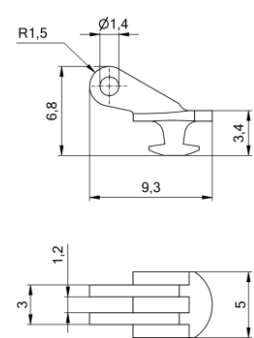

Features

- Nickel silver riveting hinges – nickel plated
- Main application in **plastic temples**
- Smooth movement with Space Screws

51-09030.903.01/02

riveting

51-09030.903.03

51-05019

33-04554

33-04561

Matching parts

Screws

Rivets

99-05334.600
99-02334.600

11-20247 - 8.0 mm
11-20251 - 5.4 mm
11-20245 - 4.2 mm
11-20246 - 3.0 mm

11-20260 - double rivet