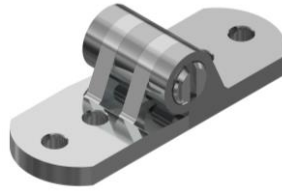

Features

- Nickel silver riveting hinges – nickel plated
- Main application in **plastic temples**
- Smooth movement with Space Screws

51-09030.903.01/02

riveting

51-09030.903.03

51-05019

33-04554

33-04561

Matching parts

Screws

Rivets

99-05334.600
99-02334.600

11-20247 - 8.0 mm
11-20251 - 5.4 mm
11-20245 - 4.2 mm
11-20246 - 3.0 mm

11-20260 - double rivet