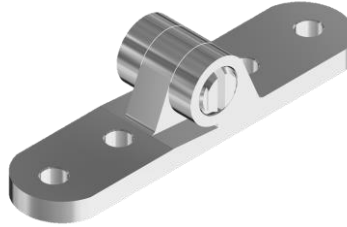

Features

- Nickel silver riveting hinges – nickel plated
- Main application in **plastic temples**
- Smooth movement with Space Screws

51-05010.903.01/02

riveting

51-05010.903.03

51-05008

33-04552

33-04560

Matching parts

Screws

Rivets

99-05327.600  
99-02327.600

11-20247 - 8.0 mm  
11-20251 - 5.4 mm  
11-20245 - 4.2 mm  
11-20246 - 3.0 mm

11-20260 - double rivet