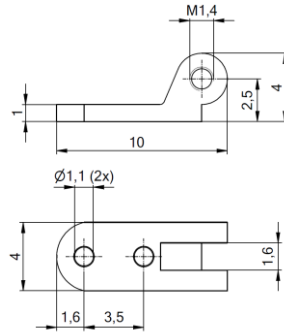

Features

- Nickel silver riveting hinges – nickel plated
- Main application in **plastic temples**
- Smooth movement with Space Screws

51-05010.903.01/02

riveting

51-05010.903.03

51-05008

33-04552

33-04560

Matching parts

Screws

Rivets

99-05327.600  
99-02327.600

11-20247 - 8.0 mm  
11-20251 - 5.4 mm  
11-20245 - 4.2 mm  
11-20246 - 3.0 mm

11-20260 - double rivet