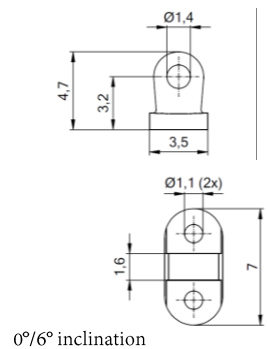

Features

- Nickel silver riveting hinges – nickel plated
- Main application in **plastic temples**
- Smooth movement with Space Screws

51-05010.903.01/02

riveting

51-05010.903.03

51-05008

33-04552

33-04560

Matching parts

Screws

Rivets

99-05327.600  
99-02327.600

11-20247 - 8.0 mm  
11-20251 - 5.4 mm  
11-20245 - 4.2 mm  
11-20246 - 3.0 mm

11-20260 - double rivet