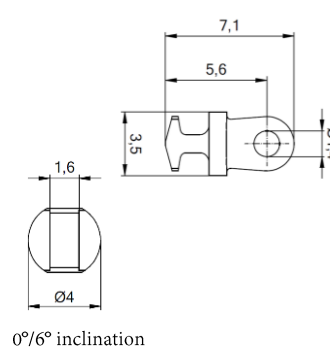

Features

- Nickel silver riveting hinges – nickel plated
- Main application in **plastic temples**
- Smooth movement with Space Screws

51-05010.903.01/02

riveting

51-05010.903.03

51-05008

33-04552

33-04560

Matching parts

Screws

Rivets

99-05327.600  
99-02327.600

11-20247 - 8.0 mm  
11-20251 - 5.4 mm  
11-20245 - 4.2 mm  
11-20246 - 3.0 mm

11-20260 - double rivet