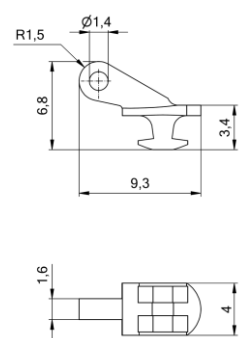

Features

- Nickel silver riveting hinges – nickel plated
- Main application in **plastic temples**
- Smooth movement with Space Screws

51-05010.903.01/02

riveting

51-05010.903.03

51-05008

33-04552

33-04560

Matching parts

Screws

Rivets

99-05327.600  
99-02327.600

11-20247 - 8.0 mm  
11-20251 - 5.4 mm  
11-20245 - 4.2 mm  
11-20246 - 3.0 mm

11-20260 - double rivet