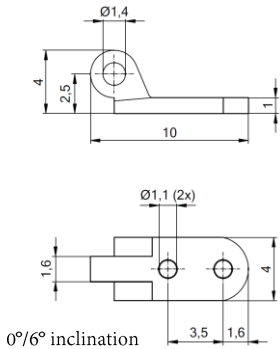

Features

- Nickel silver riveting hinges – nickel plated
- Main application in **plastic temples**
- Smooth movement with Space Screws

51-05010.903.01/02

riveting

51-05010.903.03

51-05008

33-04552

33-04560

Matching parts

Screws

Rivets

99-05327.600  
99-02327.600

11-20247 - 8.0 mm  
11-20251 - 5.4 mm  
11-20245 - 4.2 mm  
11-20246 - 3.0 mm

11-20260 - double rivet