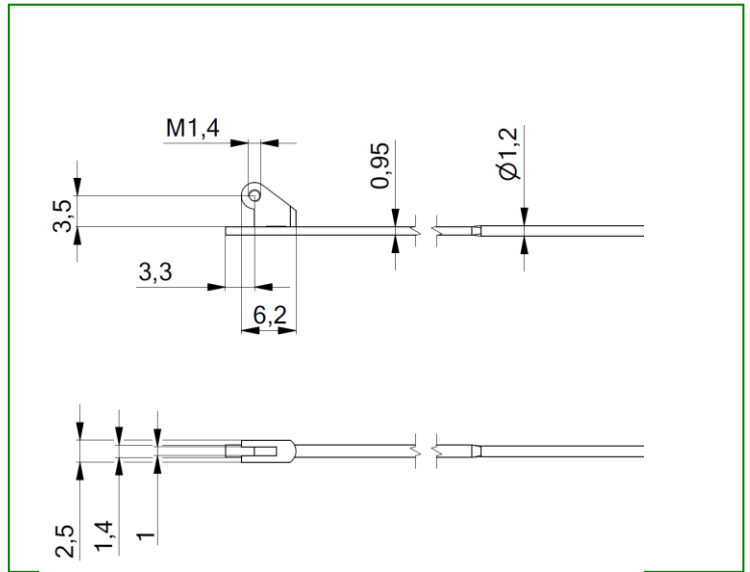

# Pinox

SLIM & STABLE

Razor slim wire

REGULAR HINGES

# Pinox

SLIM & STABLE

70-48716

- Super slim hinge on wire
- Minimum width with plastic: 2.8 mm
- Made from stainless steel
- Hinge equipped with ISS technology
- Smooth movement thanks to ISS screws

## Matching parts

Front hinges for soldering	Front hinges for welding	Front hinges for plastic frames 90°	Front hinges for plastic frames 180°	Rivet hinges	Screws
51-04405	50-04448	33-04553	33-01870	51-05009 51-05007 11-20247 - 8.0 mm 11-20237 - 5.4 mm 11-20245 - 4.2 mm 11-20246 - 3.0 mm	99-05310.600 99-02310.600
		0°/6° inclination		0°/6° inclination	